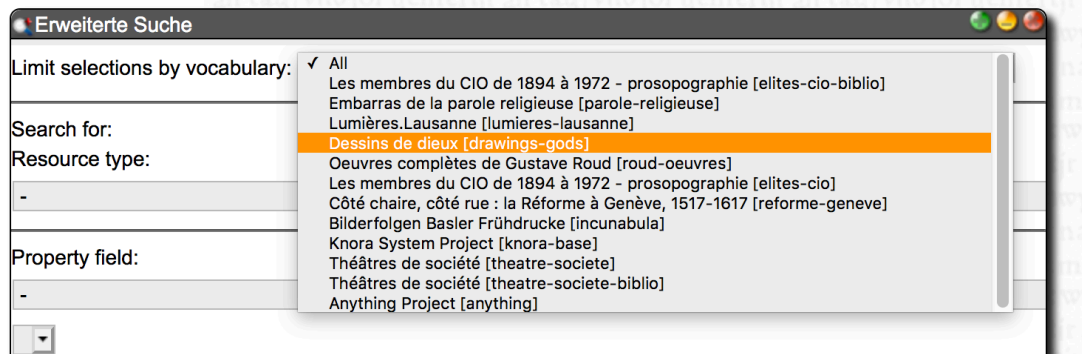

## Link to the new DB

State 2019.10.23

The new Database, fitting the requirements of Data Preservation, is a part of Salsah/Knora. It is accessible here: <https://salsah.unil.ch/>  
However, as the webpage stores the data of multiple research projects, it is slightly complicated to find "Drawings of gods".

For that, one should first click on the "Advanced search button"

And then select "Drawing of gods" from the topmost menu:

Once this has been done, the search results shall only be limited to "Drawing of gods".